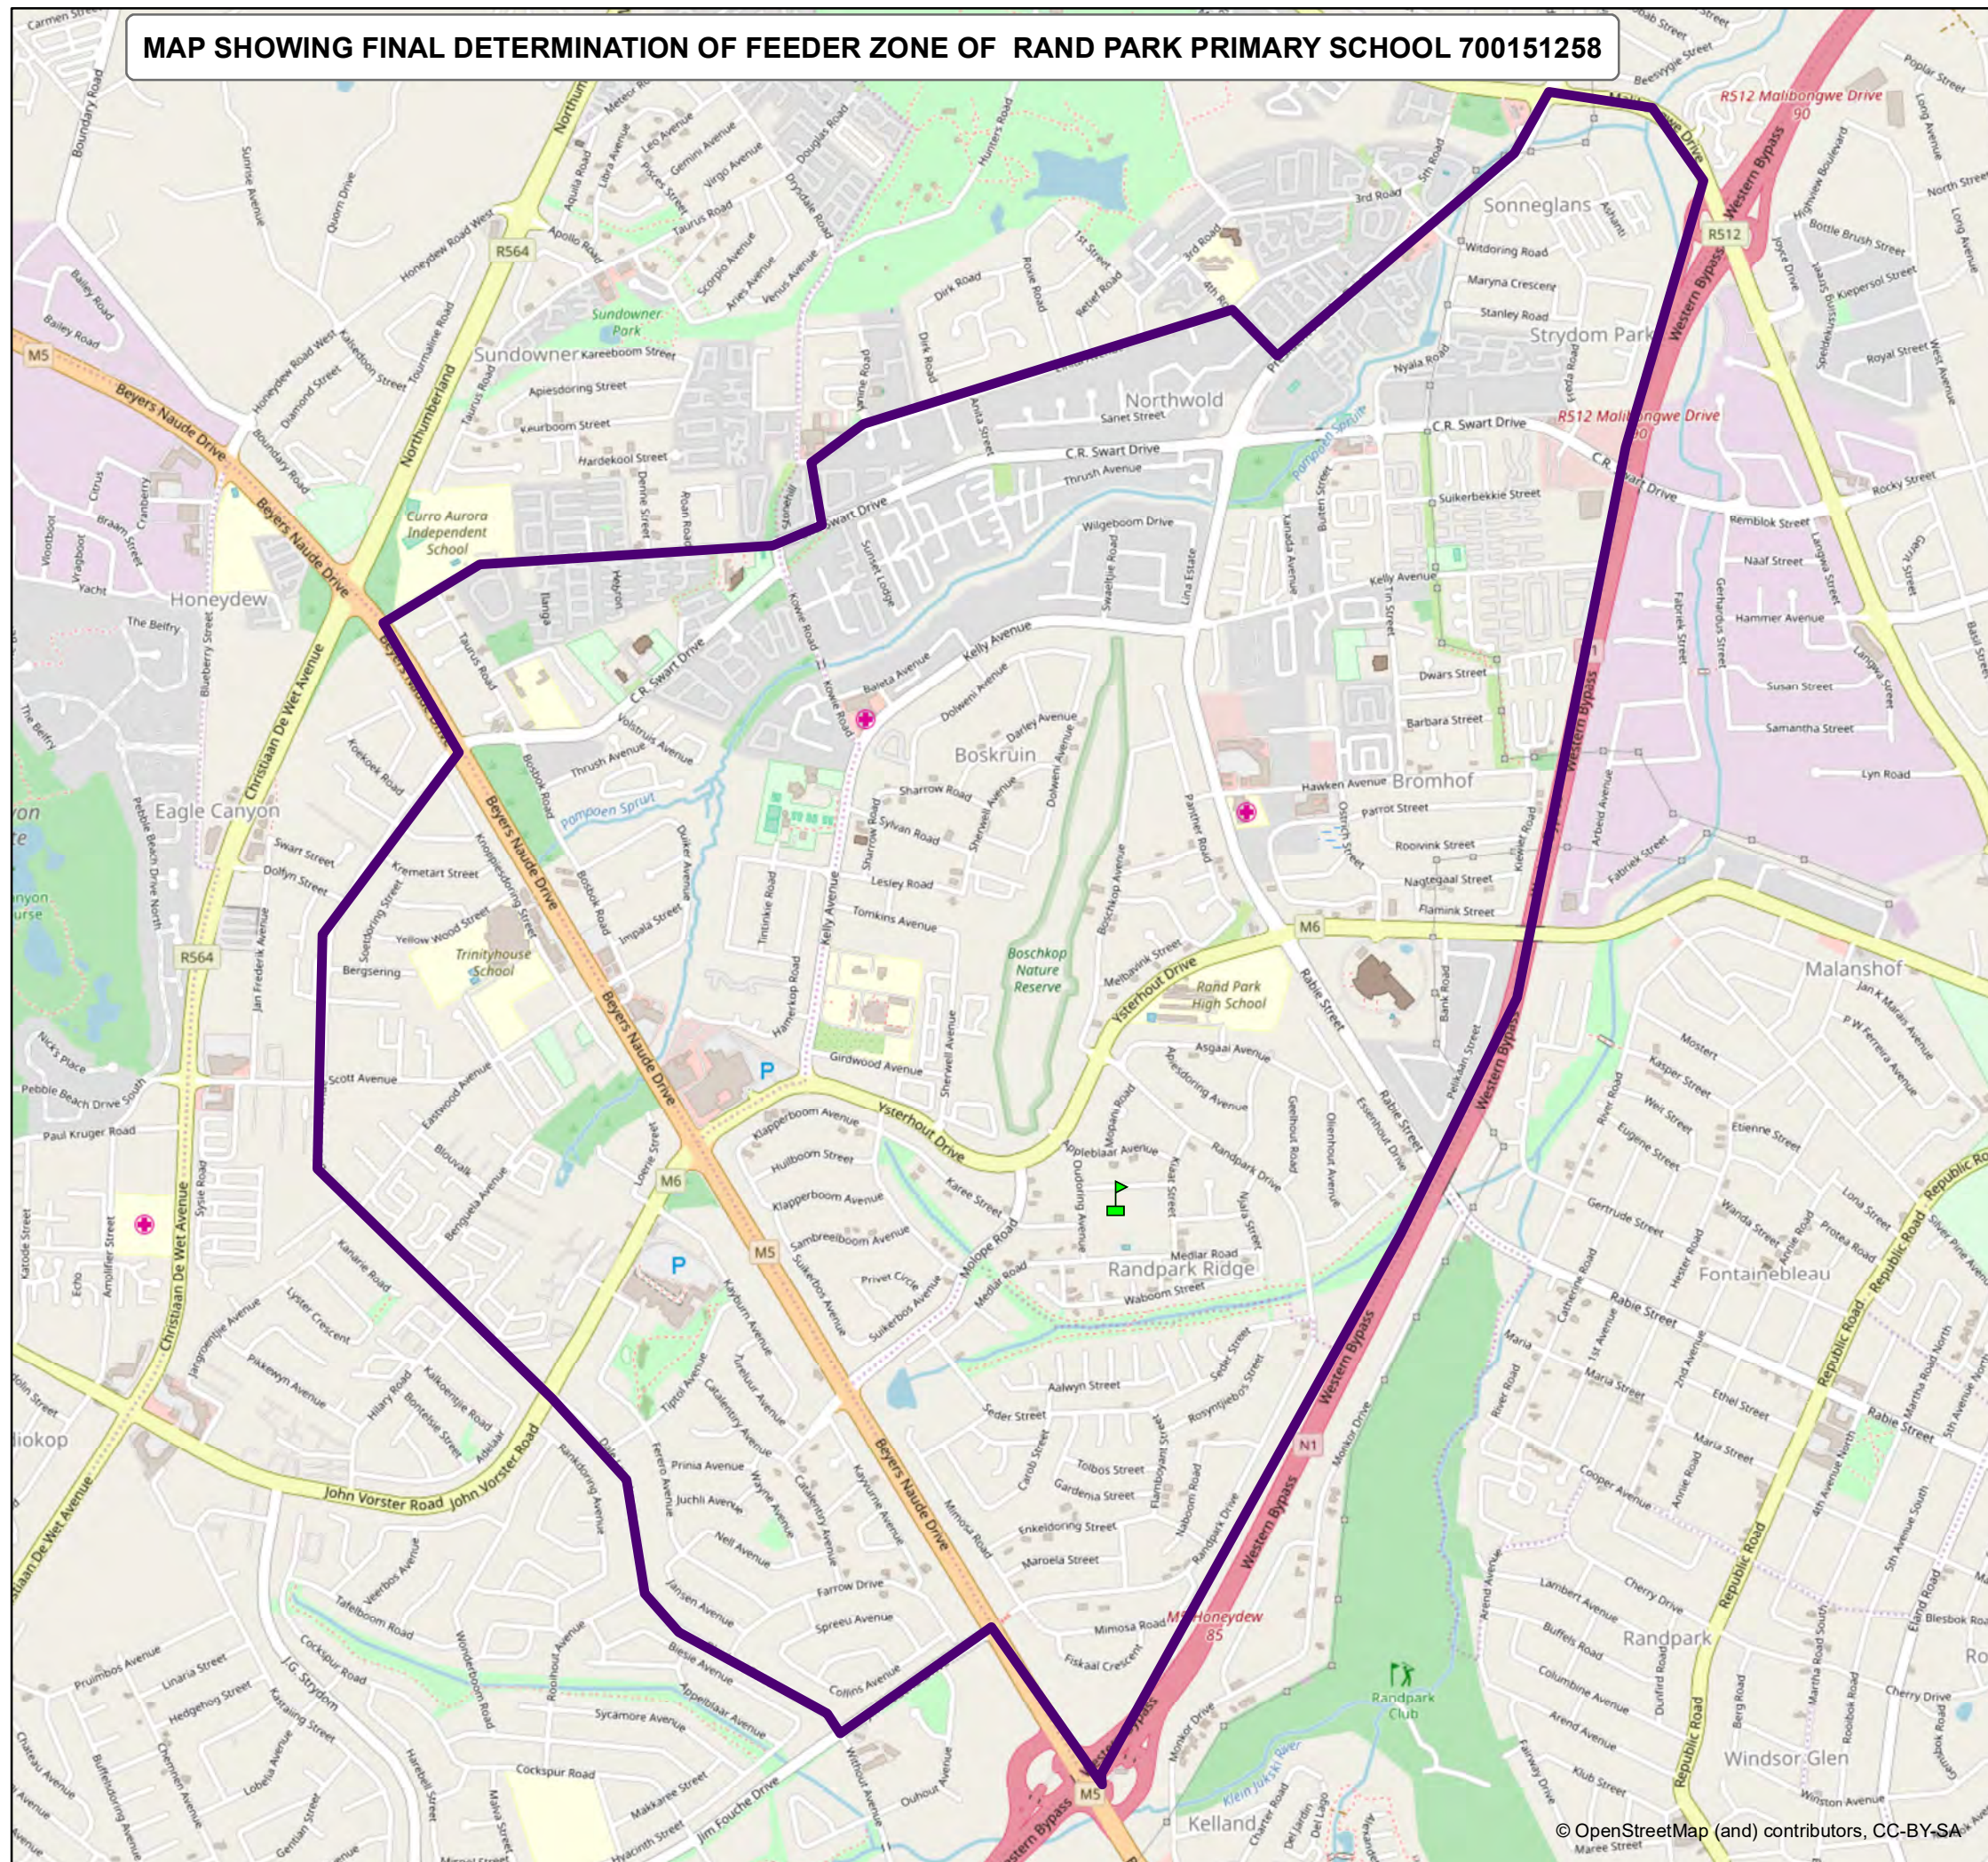

MAP SHOWING FINAL DETERMINATION OF FEEDER ZONE OF RAND PARK PRIMARY SCHOOL 700151258

GAUTENG PROVINCE
EDUCATION
REPUBLIC OF SOUTH AFRICA

DISTRICT: JOHANNESBURG NORTH
INSTITUTION:
RAND PARK PRIMARY SCHOOL
EMIS NUMBER: 700151258

CIRCUIT NUMBER: 4
CLUSTER NUMBER: 2

ADDRESS:
125
BOEKENHOUT STREET
RAND PARK RIDGE
RANDBURG
JOHANNESBURG

LATITUDE: -26.098912
LONGITUDE: 27.955023

LEGEND

-  SCHOOL
-  FEEDER ZONE

Production date: November 2018
Prepared by: EMIS

Data Sources:
OpenStreetMap and Contributors
Gauteng Department of Education

© OpenStreetMap (and) contributors, CC-BY-SA